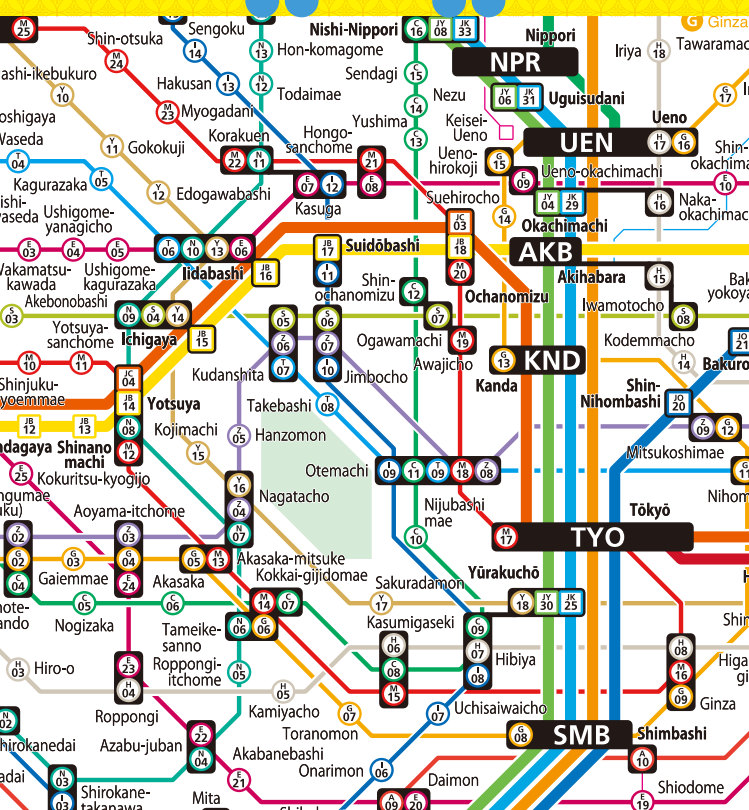

Railway and Subway Route Map

of the Metropolitan area

東京周辺 鉄道路線図
[JR・地下鉄・私鉄]

JR and Other Major Lines

How to Get to Sightseeing Spots: Tokyo and The Surrounding Areas

Landmarks

Tokyo Metropolitan Government 東京都庁

Map Index 2B
Access:
Shinjuku 10min.
JR West Exit
Tochomae 0min. E28

Sunshine City サンシャインシティ

Map Index 2A
Access:
Ikebukuro 8min.
JR East Exit
Higashi-ikebukuro 3min. Y10

Tokyo Tower 東京タワー

Map Index 3B/3C
Access:
Hamamatsuchō 15min.
JR North Exit
Akabanebashi 5min. E21
Onarimon 6min. O6
Kamiyacho 7min. O5
Daimon 10min. A9, E20

TOKYO SKYTREE® 東京スカイツリー®

Map Index 4A
Access:
Oshiage (SKYTREE) Short walk
TOKYO SKYTREE Short walk

Roppongi Hills 六本木ヒルズ

Map Index 2B/3B/3C
Access:
Roppongi 0min. O4, 4min. E23
Azabu-juban 5min. E22, 8min. O4
Nogizaka 10min. O5

Major Railway and Subway Route Map: Metropolitan Area

Tokyo Metro Line

- G Ginza Line
- M Marunouchi Line
- H Hibiya Line
- T Tozai Line
- C Chiyoda Line
- Y Yurakucho Line
- Z Hanzomon Line
- N Namboku Line
- F Fukutoshin Line