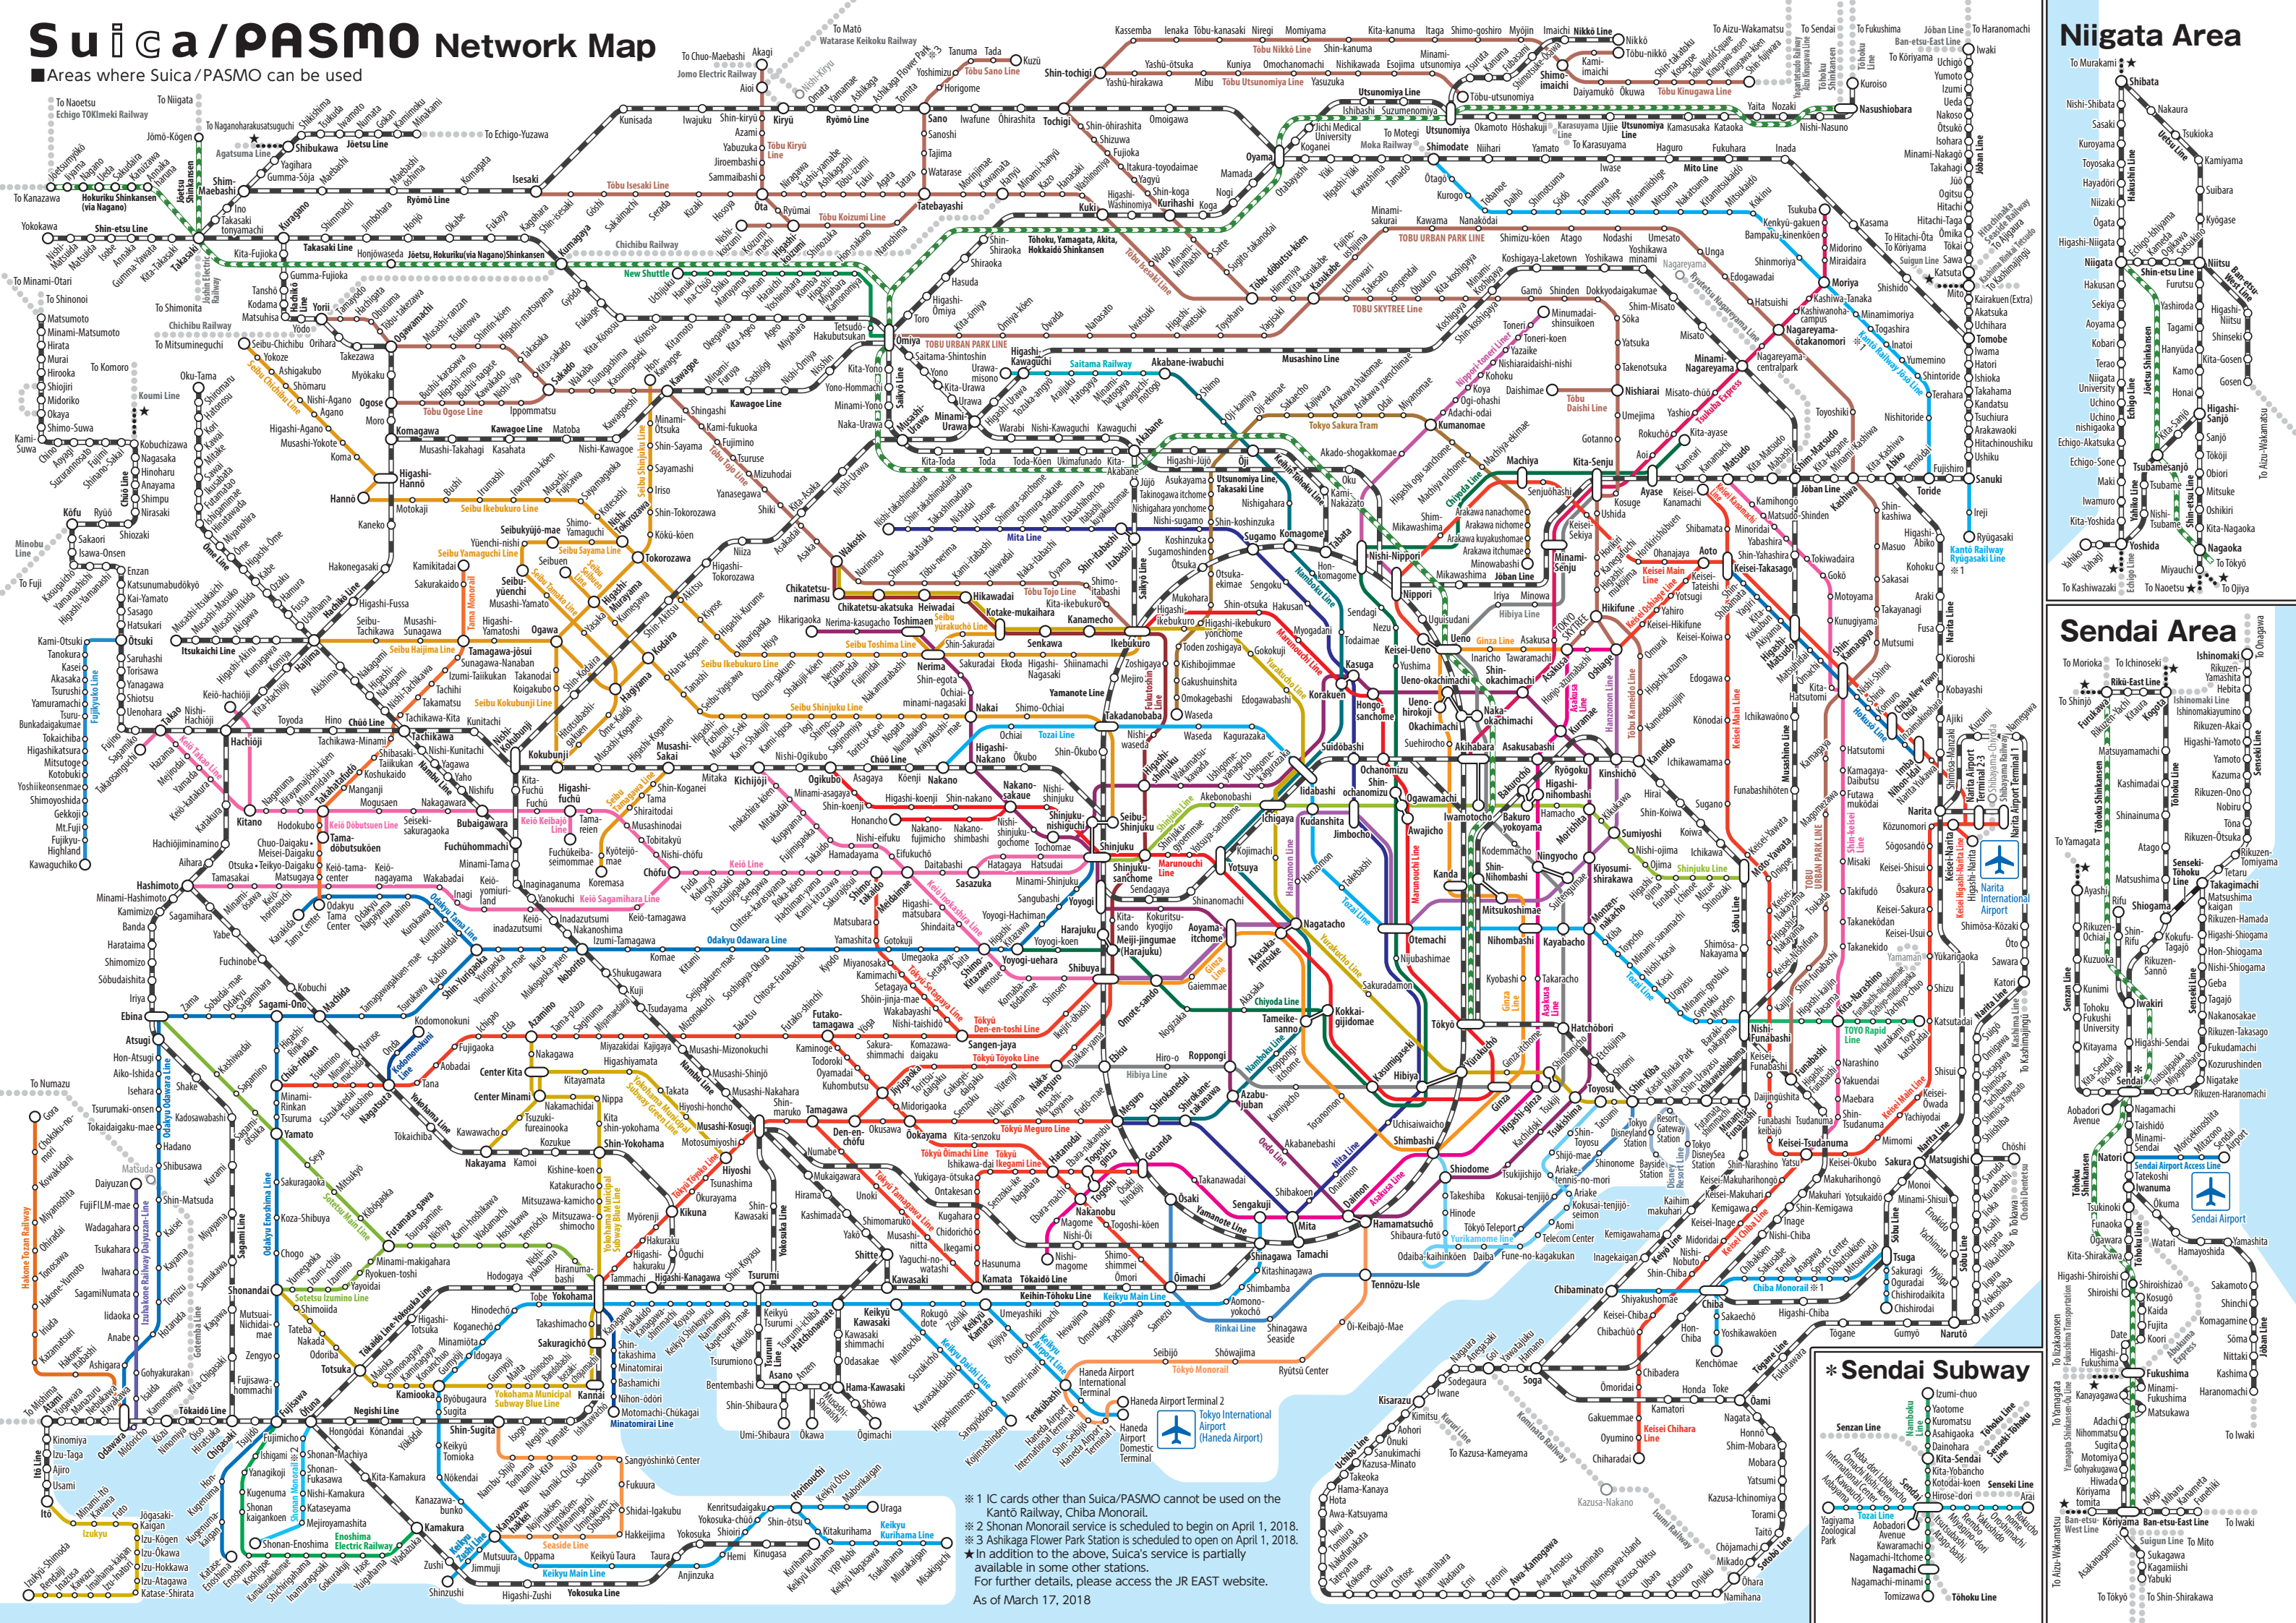

Suica/PASMO Network Map

■ Areas where Suica/PASMO can be used

Niigata Area

Sendai Area

* Sendai Subway

※ 1 IC cards other than Suica/PASMO cannot be used on the Kantō Railway, Chiba Monorail.
※ 2 Shonan Monorail service is scheduled to begin on April 1, 2018.
※ 3 Ashikaga Flower Park Station is scheduled to open on April 1, 2018.
★ In addition to the above, Suica's service is partially available in some other stations.
For further details, please access the JR EAST website.
As of March 17, 2018