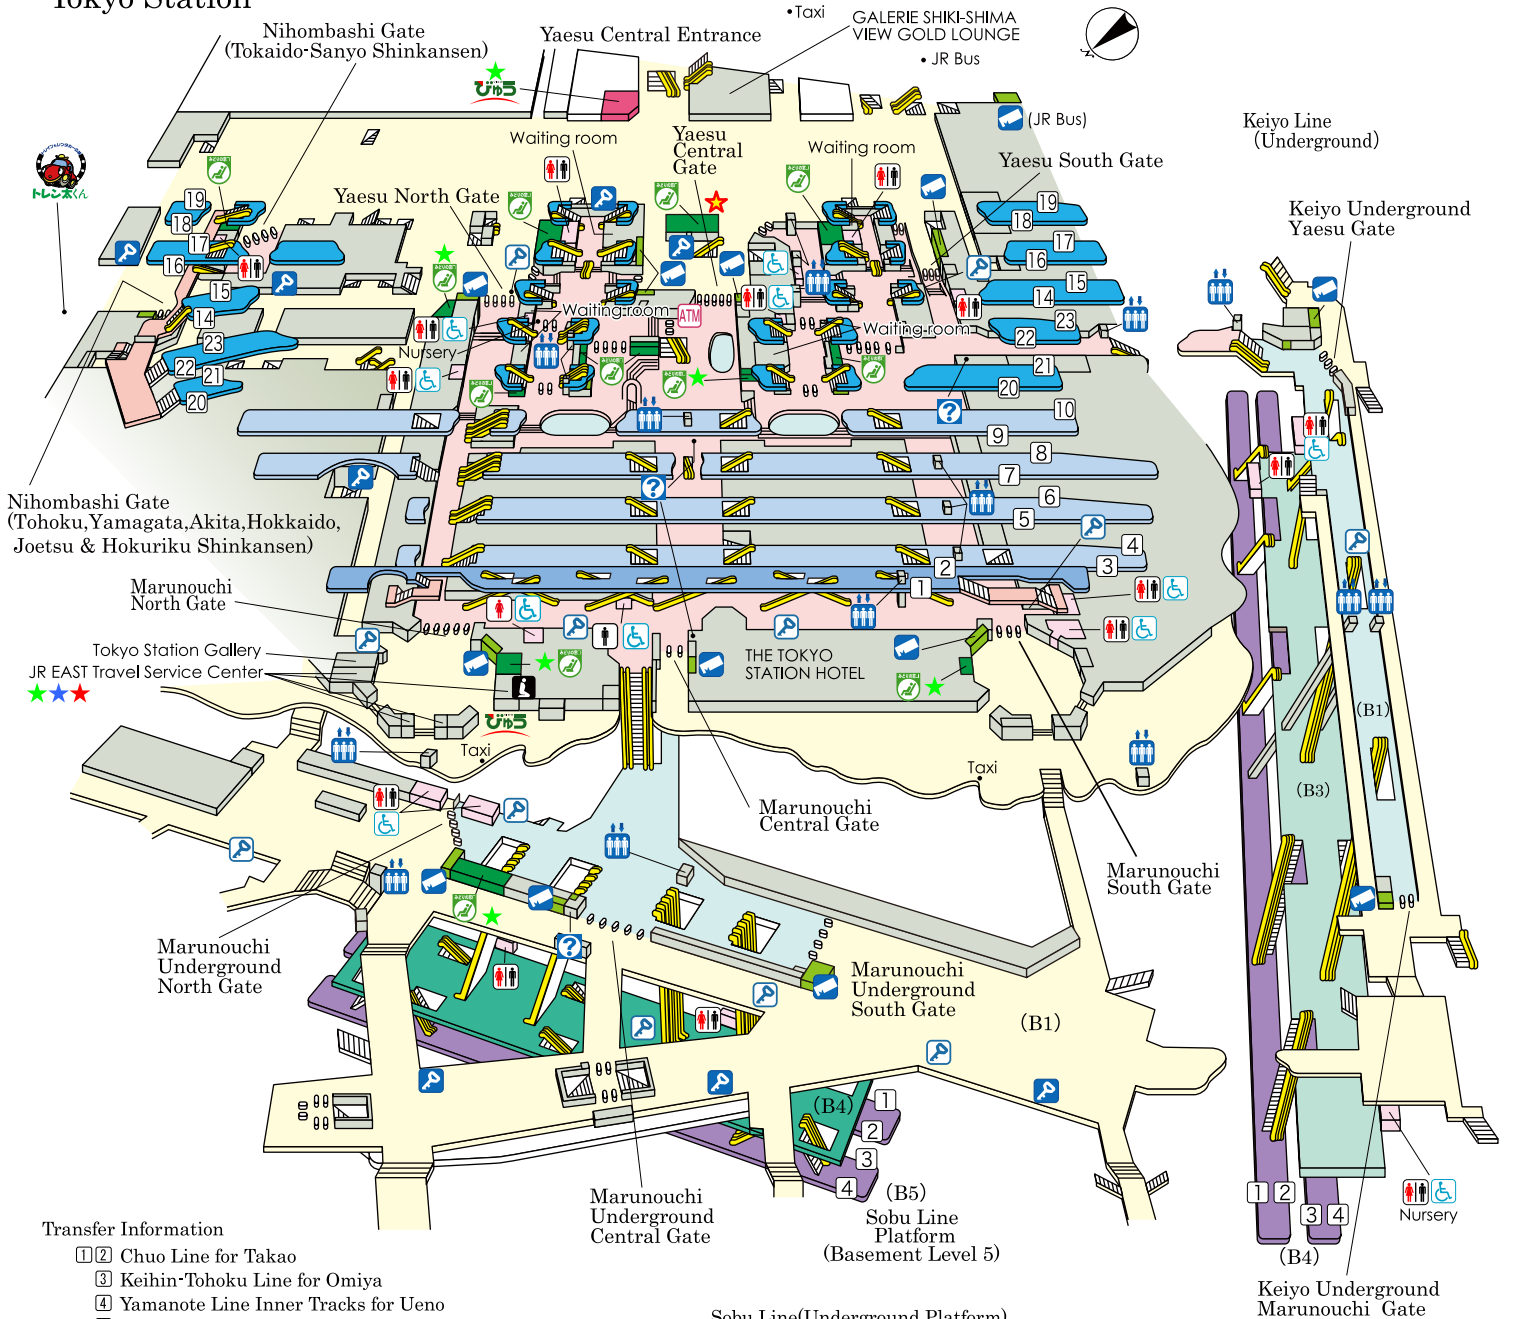

Tokyo Station

Transfer Information

- ①② Chuo Line for Takao
 - ③ Keihin-Tohoku Line for Omiya
 - ④ Yamanote Line Inner Tracks for Ueno
 - ⑤ Yamanote Line Outer Tracks for Shinagawa
 - ⑥ Keihin-Tohoku Line for Ofuna
 - ⑦⑧ Ueno-Tokyo Line for Utsunomiya, Takasaki, Joban Line
 - ⑨ Tokaido Line
 - ⑩ Tokaido Line
- Shinkansen
- 14~19 Tokaido, San-yo Shinkansen
 - 20~23 Tohoku, Yamagata, Akita, Hokkaido, Joetsu, Hokuriku Shinkansen

- Sobu Line(Underground Platform)
- ①②③④ Sobu Line, Yokosuka Line for Boso(Rapid-service Train) for Choshi(Limited Express) "Narita Express" for Narita Airport
- Keiyo Line(Underground Platform)
- ①②③④ For Boso(Limited Express, Rapid-service Train) Keiyo Line for Maihama, Soga Musashino Line for Maihama, Nishi-Funabashi

©KOTSUSHIMBUNSHA
< as of May 2018 >

JR Reservation Ticket Offices ("Midori-no-madoguchi")	View Plaza	Rent a Car	Coin-operated Lockers (Extra large/large available)
Ticket Vending Machines	Elevator	Information Center	Coin-operated Lockers (Midsized/standard only)
Restroom	Facility for the Handicapped	Escalator	Gate
ATM : ATM for International Cards	Prayer Room		